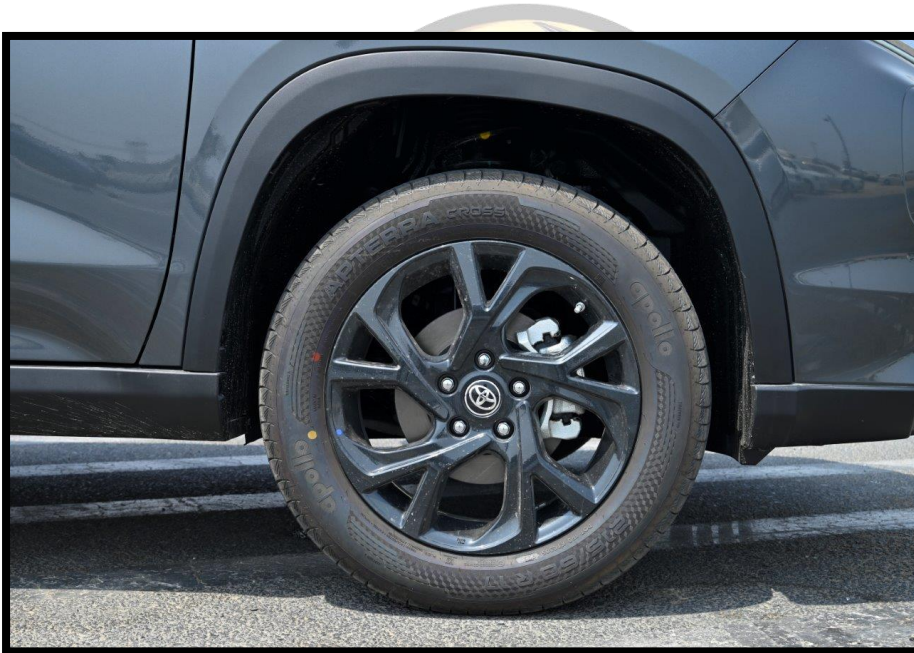

SAHARA MOTORS FZE
+971561144253, +971544400938

YOUR DREAM CAR STORE
www.saharamotorsfze.com

Showroom 19, DAZ (DUCAMZ), Ras Al Khor - Dubai - United Arab Emirates
 info@saharamotorsfze.com
 +971561144253, +971544400938